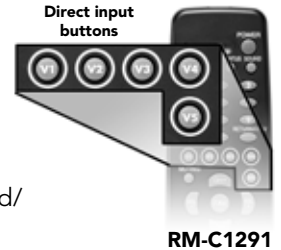

The Features of GENESSA Powered LCD Televisions

• **32 Inch Widescreen W-XGA (1366 x 768) LCD** – Provides high brightness, wide viewing angle, and a flicker-free high resolution picture

• **No Hassle HD Picture** – The ATSC/Digital Cable input makes connecting to an HD signal a breeze. A built-in ATSC tuner allows you to receive over-the-air digital terrestrial broadcasts. The Clear QAM tuner allows you to receive unscrambled Digital Cable signals.

• **Elegant New Design** – The gloss black bezel and streamlined cabinet give the new E series LCD a sleek, high end look.

• **32bit GENESSA Image Processor** – JVC's GENESSA, the 1st of its kind, is a dedicated CPU that combines all of our core image processing circuits together in a single chip. By design it allows for faster communication between circuits, and its 32bit "turbo" powered picture processing provides faster and more efficient

sampling. The result is superior color reproduction, reduced jagged edges, and overall better resolution from:

- ✓ Motion Adaptive Dynamic Gamma Correction;
- ✓ 3D Y/C Digital Comb Filter w/Digital VNR;
- ✓ Black Level Expansion;
- ✓ Natural Cinema (3-2 Pull Down); and
- ✓ 5 Point Color Management System (CMS) –

JVC color is superior thanks to GENESSA's advanced CMS. Only JVC compensates for 5 points of color range limitations to insure colors are reproduced with dimension and vivid detail — colors are always true and never tainted by surrounding or similar colors.

• Sound Features –

- ✓ 20 Watts Total Audio Power
- ✓ Dual 5 cm x 12 cm Direct Drive Speakers
- ✓ Advanced Hyper Surround
- ✓ Volume Limit/Turn On Volume
- ✓ Smart Sound

Notes & Disclaimers